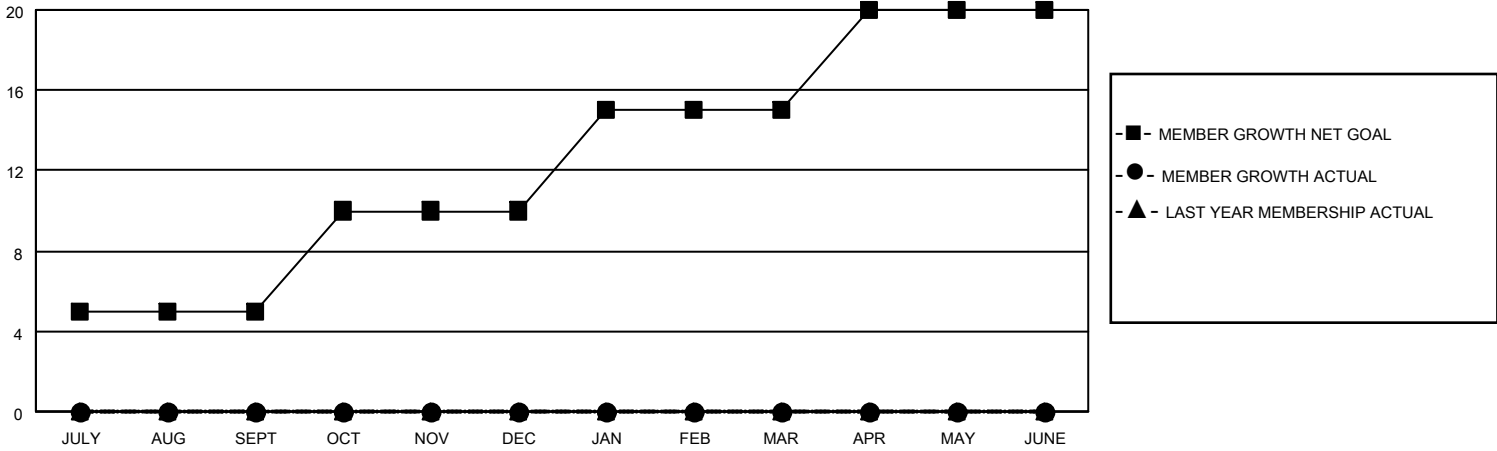

GOALS AND ACTUAL MEMBERS CUMULATIVE

DROPPED CLUBS: 0	0 CLUBS OF 0 ADDED 1 OR MORE NEW MEMBERS	<u>GENDER DISTRIBUTION</u> MALE 0 (0.00%) FEMALE 0 (0.00%) NON BINARY 0 (0.00%) PREFER NOT TO ANSWER 0 (0.00%)
<u>DROPPED MEMBERS</u> DECEASED 0 CLUB CANCELLED 0 OTHER 0 TOTAL 0	CLICK HERE FOR CUMULATIVE MEMBERSHIP DATA	TOTAL FAMILY UNIT MEMBERS 0 FAMILY MEMBERS PAYING HALF DUES 0